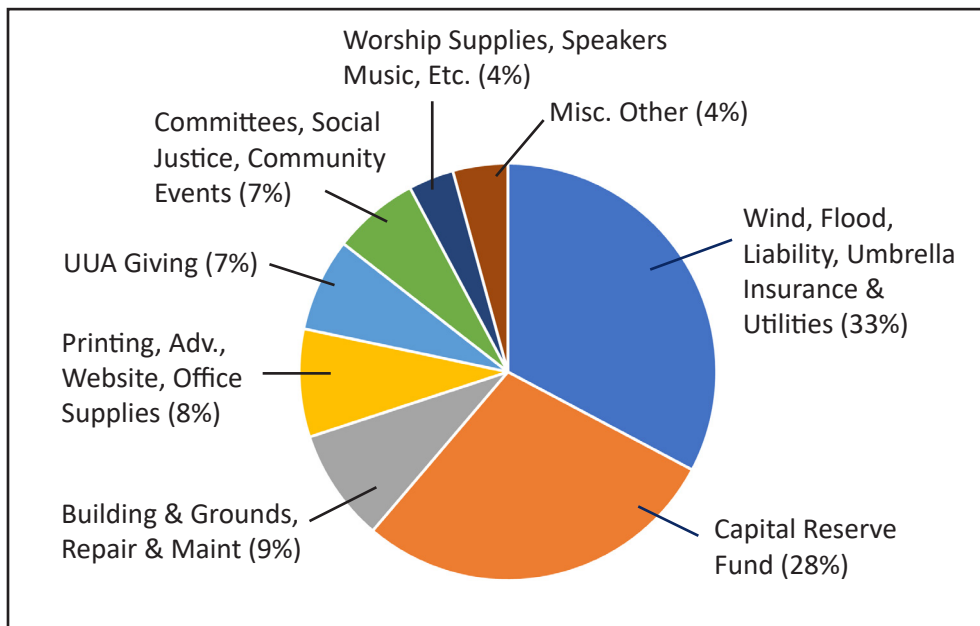

Where your pledge money goes?

The majority of All Faiths' budget is for staff salaries, benefits, workers compensation, and payroll fees ($168,288). Other major expense categories are building expenses, insurance, capital reserves, utilities, lawncare, repairs, and janitorial supplies. Besides these essential items, your generosity supports the day-to-day operations and social outreach of the Congregation. The capital reserve fund finances our anticipated future capital expenditures.

We Are Not Alone

Together we...

- *...are uplifted by inspiring services, music, and a dynamic minister*
- *...share our joys, sorrows, and concerns, because we are family*
- *...learn together through All Faiths' many educational programs*
- *...laugh together at All Faiths' concerts and fundraising events*
- *...break bread together at potlucks and special meals*
- *...offer children a safe place to learn and feel loved*
- *...directly impact our community with outreach activities*
- *...support our spiritual home with our time, talent, and treasure*